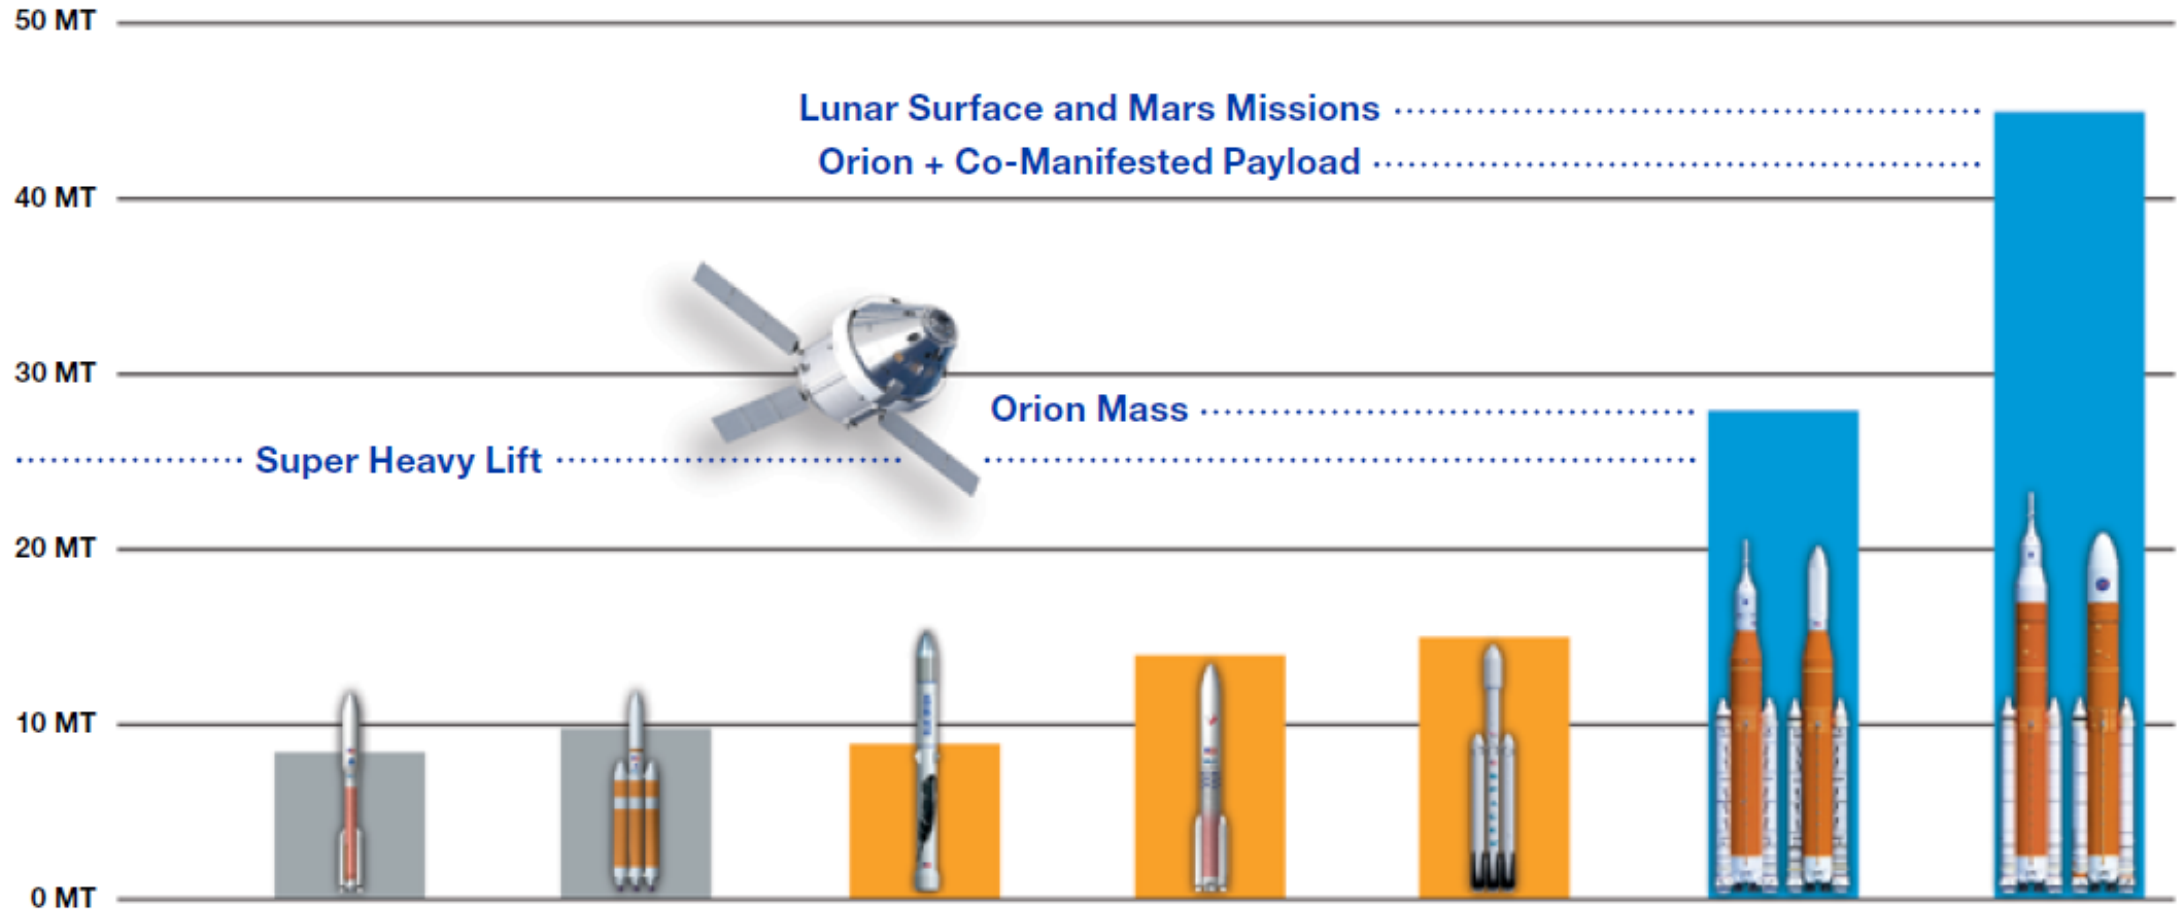

# SLS: The Most Capable National Asset for NASA Exploration Missions

With the needed performance to establish a robust marketplace in deep space

## Performance to Trans-Lunar Injection

MT: Metric Ton

**Atlas V**  
551

**Delta IV**  
Heavy

**New**  
Glenn

**Vulcan**  
Heavy

**Falcon**  
Heavy

**SLS**  
Block 1